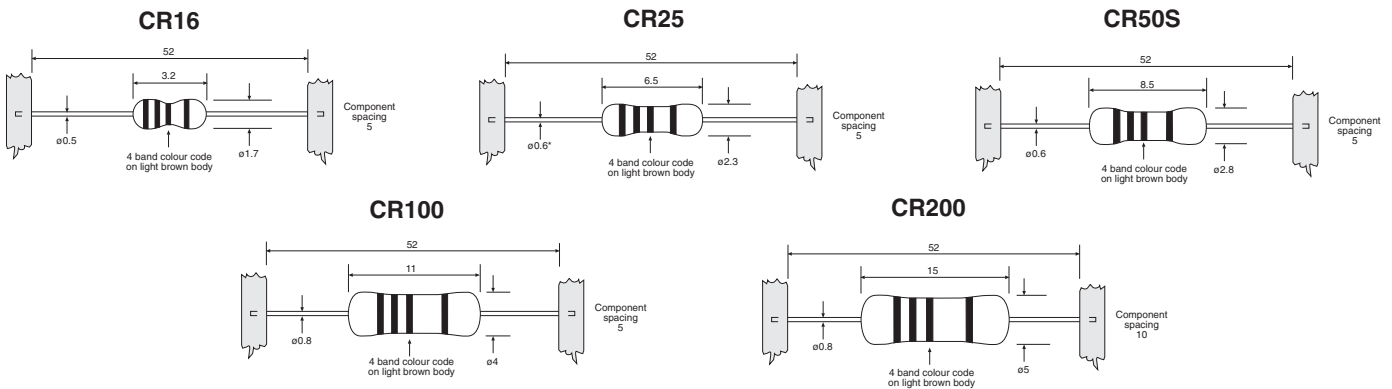

Dimensions (mm)

	1/8 Watt	1/4 Watt	1/2 Watt	1 Watt	2 Watt
Specification Meets MIL-R-11	CR16	CR25	CR50S	CR100	CR200
Max. power dissipation	0.2 Watt at 70°C derate to zero at 155°C	0.33 Watt at 70°C derate to zero at 155°C	0.66 Watt at 70°C derate to zero at 155°C	1 Watt at 70°C derate to zero at 155°C	2 Watt at 70°C derate to zero at 155°C
Resistance tolerance	±5%	±5%	±5%	±5%	±5%
Temperature coefficient	0 to -700ppm/°C (values ≤1M) 0 to -1500ppm/°C (values >1M)	0 to -700ppm/°C (values ≤1M) 0 to -1500ppm/°C (values >1M)	0 to -700ppm/°C (values ≤1M) 0 to -1500ppm/°C (values >1M)	0 to -700ppm/°C (values ≤1M) 0 to -1500ppm/°C (values >1M)	0 to -700ppm/°C (values ≤1M) 0 to -1500ppm/°C (values >1M)
Operating temperature range	-55°C to +155°C	-55°C to +155°C	-55°C to +155°C	-55°C to +155°C	-55°C to +155°C
Max working voltage	200V	250V	350V	500V	500V
Max overload voltage	400V	500V	700V	1000V	1000V
Current noise	<2µV/V (values ≤100K) <5µV/V (values >100K)	<2µV/V (values ≤100K) <5µV/V (values >100K)	<2µV/V (values ≤100K) <5µV/V (values >100K)	<2µV/V (values ≤100K) <5µV/V (values >100K)	<2µV/V (values ≤100K) <5µV/V (values >100K)
Test performance (resistance stability)					
Short term overload	±(1% +0.05R)	±(1% +0.05R)	±(1% +0.05R)	±(1% +0.05R)	±(1% +0.05R)
Vibration	±(1% +0.05R)	±(1% +0.05R)	±(1% +0.05R)	±(1% +0.05R)	±(1% +0.05R)
Temperature cycling	±(1% +0.05R)	±(1% +0.05R)	±(1% +0.05R)	±(1% +0.05R)	±(1% +0.05R)
Soldering heat	±(1% +0.05R)	±(1% +0.05R)	±(1% +0.05R)	±(1% +0.05R)	±(1% +0.05R)
Damp heat cycling	±(3% +0.05R)	±(3% +0.05R)	±(3% +0.05R)	±(3% +0.05R)	±(3% +0.05R)
Endurance, 1000 hours	±(3% +0.05R)	±(3% +0.05R)	±(3% +0.05R)	±(3% +0.05R)	±(3% +0.05R)

Marking and Packaging

Marking	4 band colour code	4 band colour code	4 band colour code	4 band colour code	4 band colour code
Tape	52mm wide, 5mm pitch	52mm wide, 5mm pitch	52mm wide, 5mm pitch	52mm wide, 5mm pitch	52mm wide, 10mm pitch

Other E24 values are available to order as well as alternative lead forms, taping and packaging options. Please contact our Sales Desk for details.

* Please note that the lead diameter of the CR25 resistor range will be changing from 0.6mm to 0.54mm.